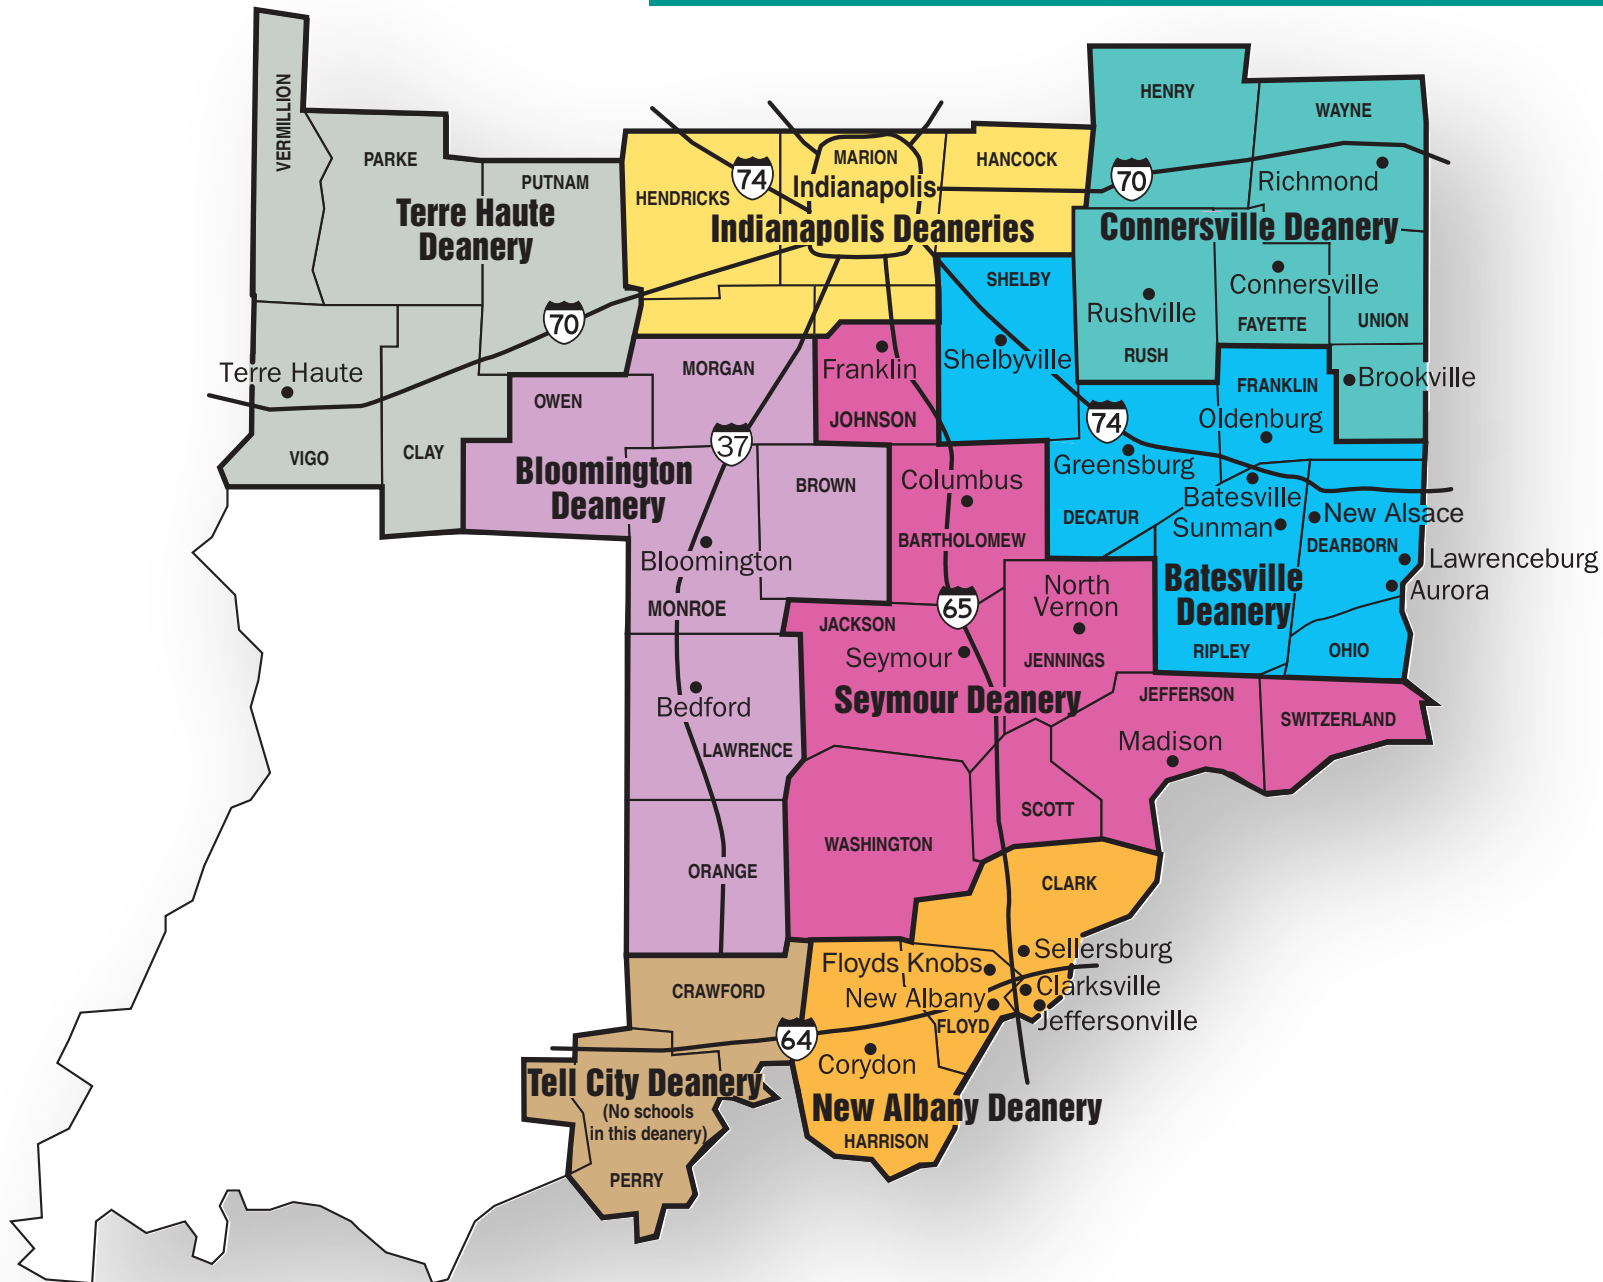

ARCHDIOCESE OF INDIANAPOLIS Catholic Schools

Supporting Families / Forming young people / Transforming the future

ARCHDIOCESE OF INDIANAPOLIS

DEANERY SCHOOLS

Batesville Deanery

Aurora
St. Mary of the Immaculate
Conception School (PK-8)
211 Fourth St.
Aurora, IN 47001
812-926-1558